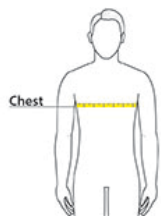

Body Length at Back: Measured from high point shoulder to finished hem at back.

Chest: Measured across the chest one inch below armhole when laid flat.

Sleeve Length from Center Back: Measure from Center Back neck to shoulder point to sleeve hem.

SIZE CHARTS

	XS	S	M	L	XL	2XL	3XL	4XL	5XL
Chest	30-32	34-36	38-40	42-44	46-48	50-52	54-56	58-60	62-64

SPEC SHEET + MEASUREMENTS

GILDAN®

Gildan® Heavy Blend™ Crewneck Sweatshirt. 18000

HOW TO MEASURE

CHEST

Measure under the arm and around the fullest part of the chest with arms down, keeping tape horizontal.